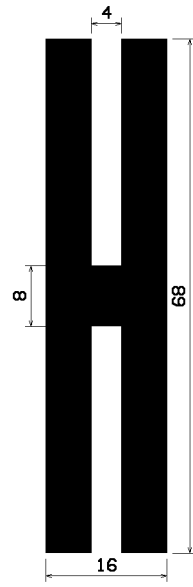

EP / s / 9999 / (9998)

means Quality / Colour / Article-No. / (Article-No. with sa)

sa = self adhesive

Quality

CR	Neoprene
EP	EPDM
NBR	Perbunan
NK	Natural rubber
Si	Silicone
SPS	Foam Silicone
FPM	VITON®
PVC	Soft-PVC
EVA	Ethylenvinylacetat
SBR	Buna (Styrol-Butadien)

488
NK/w/2899
NK/s/6128

502
EP/s/2755

535
EP/s/2745

536
EP/s/2876

601
EP/s/2994

693
EP/s/1921

797
EP/w/2634

800
EP/s/2632

803
EP/s/2636

804
EP/s/2637

836
EP/s/2798

841
EP/s/2860

1120
EP/s/ 3693
Si/w/ 5380

EP/s/ 4163

1333
EP/s/ 1399

1383
EP/s/ 1866

1395
Si/t/ 2141

1412
Si/l/ 4217
Si/s/ 4631

1469
EP/s/ 4587
EP/w/ 4800

1506
EP/s/ 4728

1556
Si/s/ 4859

1933
EP/s/ 6812

1934
EP/s/ 6821

2183
Si/t/ 7627