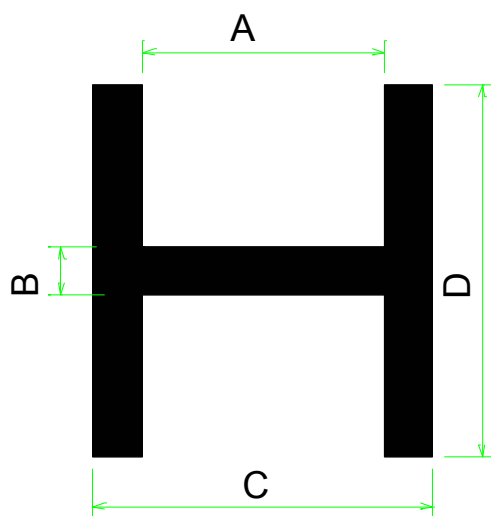

RHIMEX.com

Profiles of rubber, sponge rubber,
silicone, foam silicone

H-Profiles

HP

Legend

9999

means

Profile-No.

EP / s / 9999 / (9998)

means Quality / Colour / Article-No. / (Article-No. with sa)

sa = self adhesive

Quality

CR	Neoprene
EP	EPDM
NBR	Perbunan
NK	Natural rubber
Si	Silicone
SPS	Foam Silicone
FPM	VITON®
PVC	Soft-PVC
EVA	Ethylenvinylacetat
SBR	Buna (Styrol-Butadien)