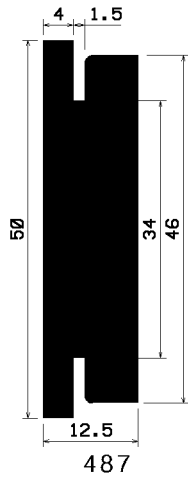

487
EP/s/2884